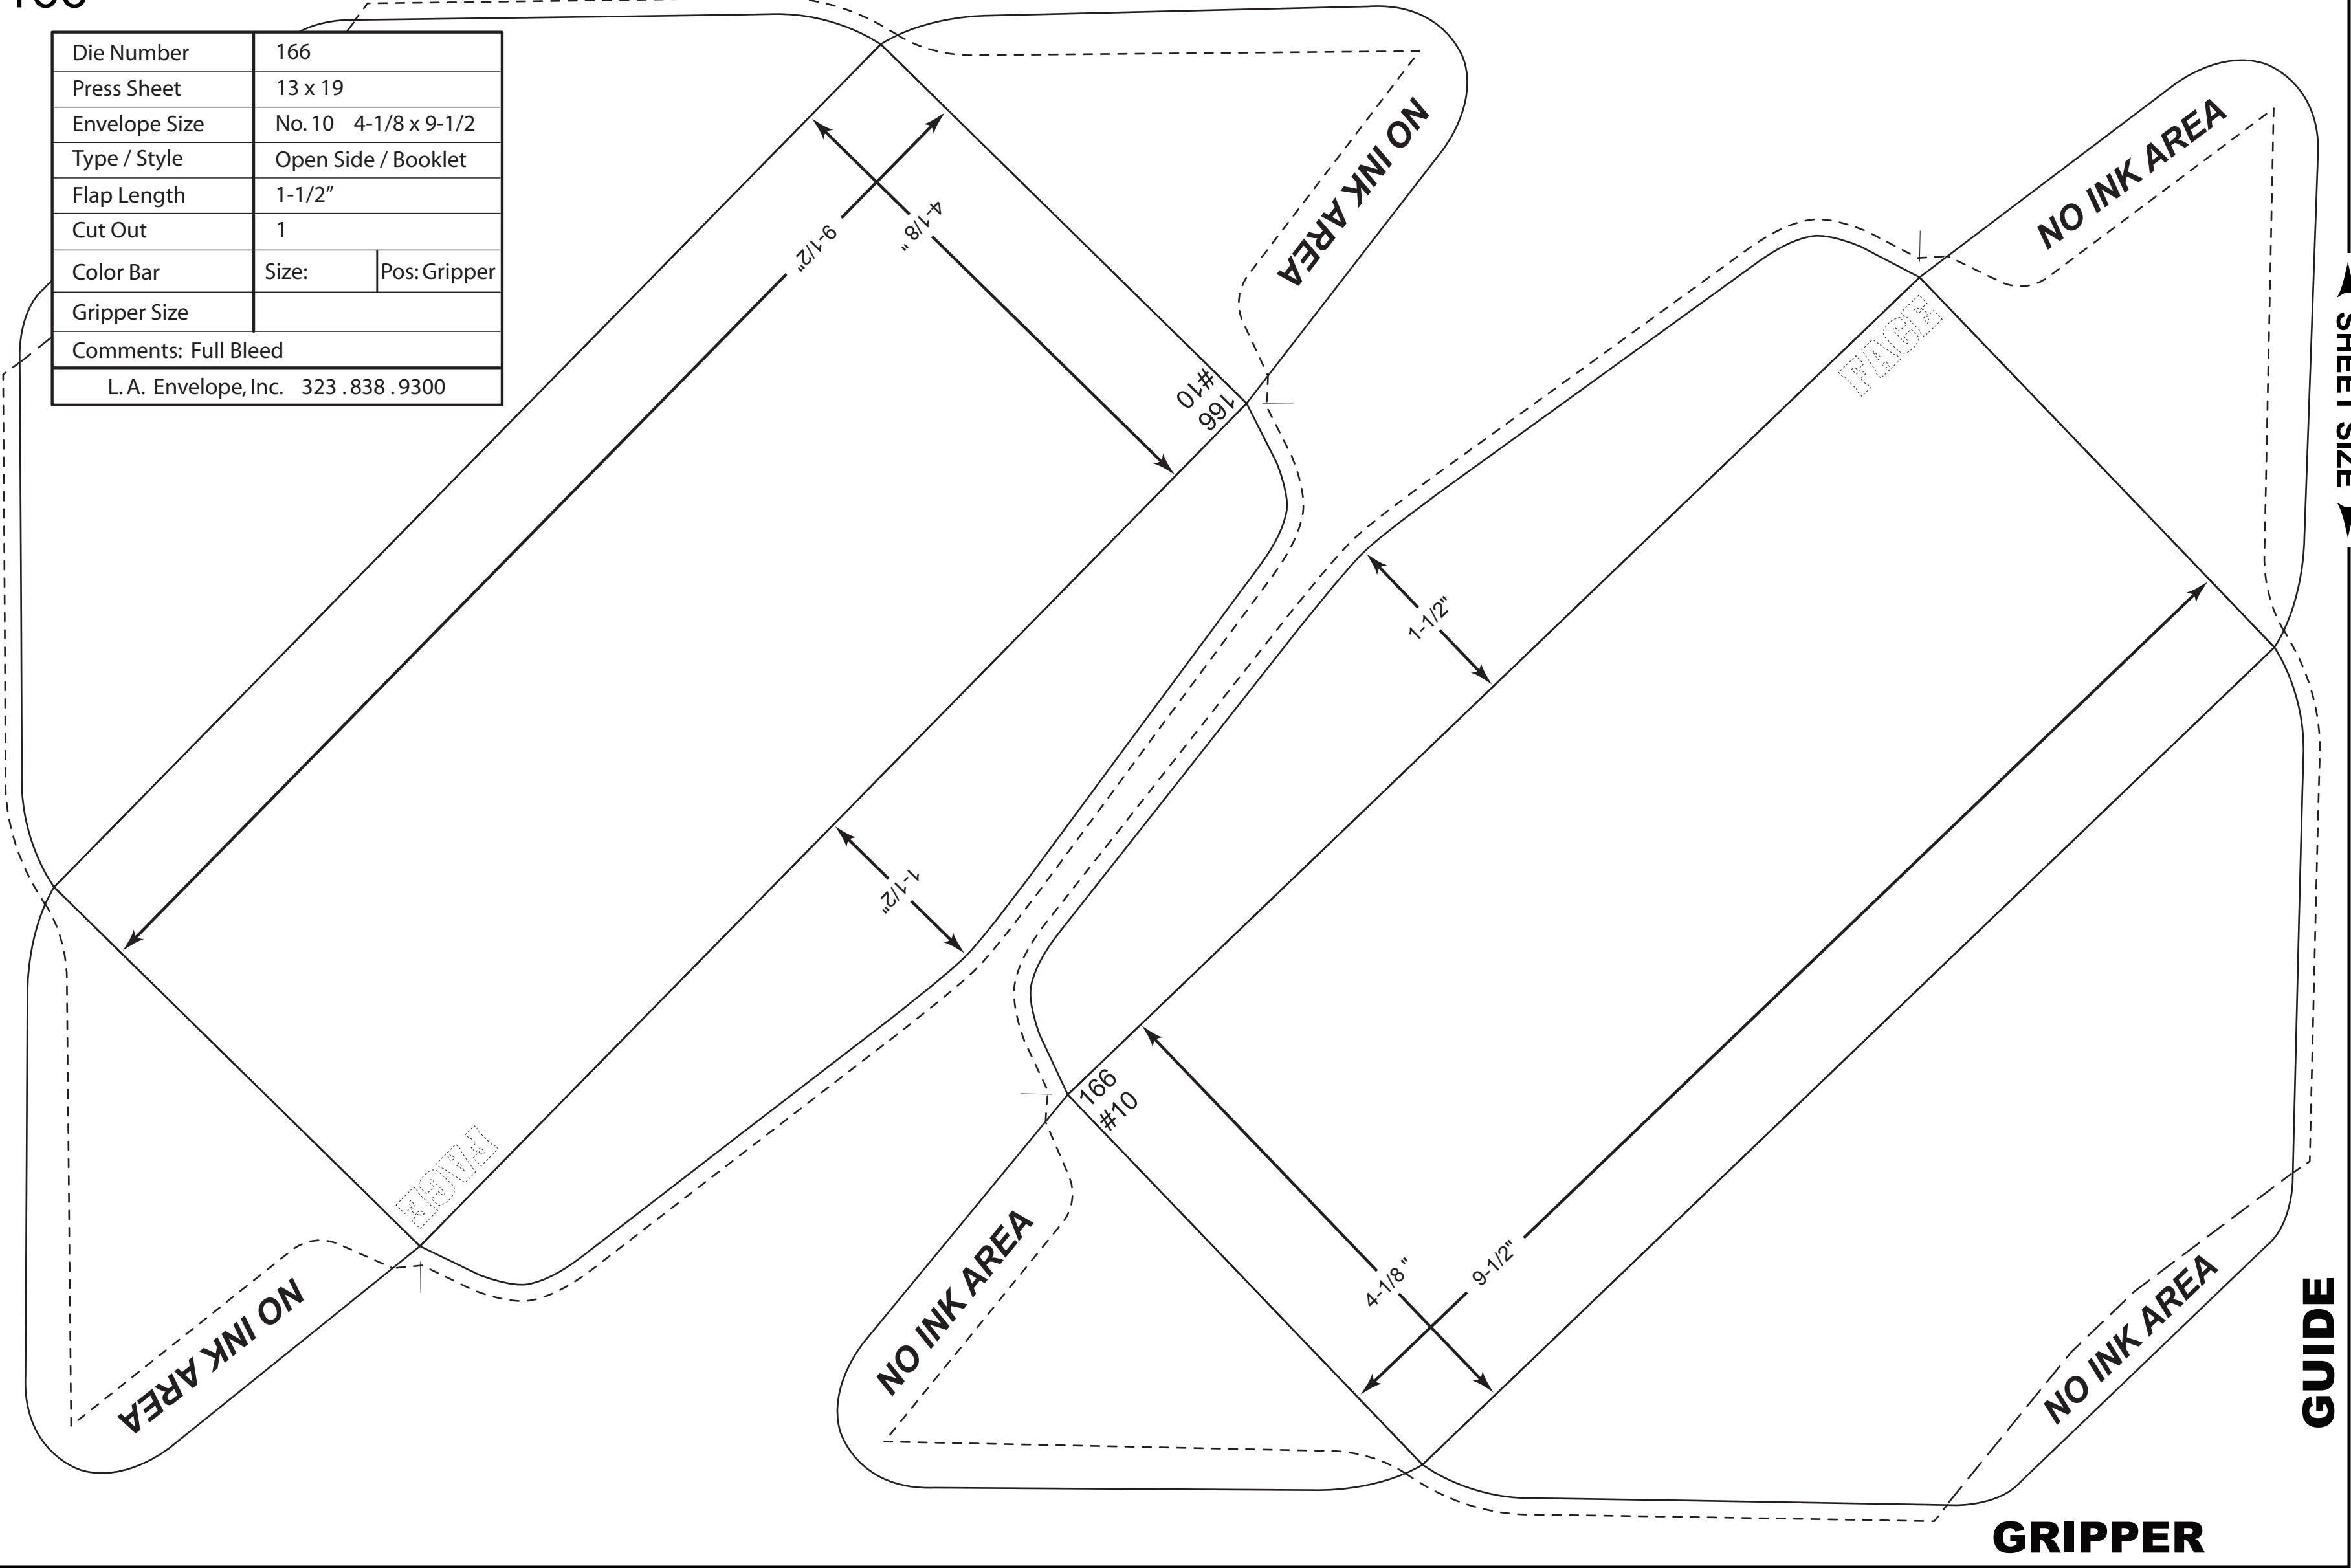

166

◀ SHEET SIZE ▶

Die Number	166	
Press Sheet	13 x 19	
Envelope Size	No. 10 4-1/8 x 9-1/2	
Type / Style	Open Side / Booklet	
Flap Length	1-1/2"	
Cut Out	1	
Color Bar	Size:	Pos: Gripper
Gripper Size		
Comments: Full Bleed		
L. A. Envelope, Inc. 323 .838 .9300		

▶ SHEET SIZE ▶

GRIPPER

GUIDE